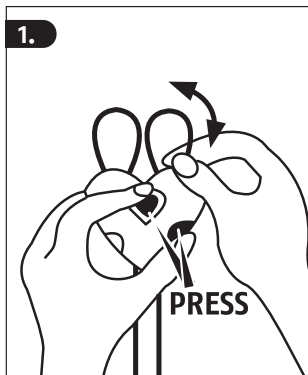

JC4900

FR

IT

Security Tech Germany

ATTENTION:

Veuillez lire cette notice attentivement avant le montage et la mise en service. Conservez cette notice tant que vous utilisez l'article. Tous les utilisateurs doivent en prendre connaissance.

ABUS décline toute responsabilité pour des vices et dommages résultant d'une utilisation incorrecte, de l'usure normale ou de la non-observation des présentes instructions.

Utilisation exclusivement réservée aux adultes !

ATTENTION !

Instructions de montage / utilisation

Nous nous réservons le droit de toutes modifications techniques. Nous n'assumons aucune responsabilité pour des erreurs ou défauts d'impression éventuels.

©ABUS | D 58292 Wetter | Germany

©ABUS
August Bremicker Söhne KG
Altenhofer Weg 25
D 58300 Wetter
Tel.: +49 23 35 63 40
www.abus.com
info@abus.de

ATTENZIONE:

Si raccomanda di leggere con attenzione le istruzioni prima di eseguire il montaggio e la messa in servizio. Conservare le istruzioni per tutto il tempo in cui il prodotto sarà utilizzato e istruire ogni utente sulle modalità di funzionamento.

ABUS non è responsabile per difetti o danni causati da un utilizzo non appropriato, dal normale logoramento o dalle mancata osservanza delle presenti istruzioni.

Per uso solo da persone adulte!

ATTENZIONE!

Note per l'installazione / uso

Si si riservano modifiche tecniche. Per errori e refusi di stampa non ci si assume alcuna responsabilità. ©ABUS | D 58292 Wetter | Germany

©ABUS
August Bremicker Söhne KG
Altenhofer Weg 25
D 58300 Wetter
Tel.: +49 23 35 63 40
www.abus.com
info@abus.de