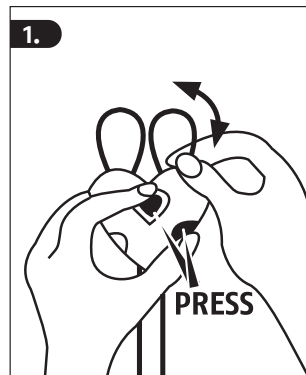

JC4900

FR

IT

Security Tech Germany

ATTENTION:

Veuillez lire cette notice attentivement avant le montage et la mise en service. Conservez cette notice tant que vous utilisez l'article. Tous les utilisateurs doivent en prendre connaissance.

ABUS décline toute responsabilité pour des vices et dommages résultant d'une utilisation incorrecte, de l'usure normale ou de la non-observation des présentes instructions.

Utilisation exclusivement réservée aux adultes !

ATTENTION !

Instructions de montage / utilisation

Nous nous réservons le droit de toutes modifications techniques. Nous n'assumons aucune responsabilité pour des erreurs ou défauts d'impression éventuels.

©ABUS | D 58292 Wetter | Germany

©ABUS
August Bremicker Söhne KG
Altenhofer Weg 25
D 58300 Wetter
Tel.: +49 23 35 63 40
www.abus.com
info@abus.de

ATTENZIONE:

Si raccomanda di leggere con attenzione le istruzioni prima di eseguire il montaggio e la messa in servizio. Conservare le istruzioni per tutto il tempo in cui il prodotto sarà utilizzato e istruire ogni utente sulle modalità di funzionamento.

ABUS non è responsabile per difetti o danni causati da un utilizzo non appropriato, dal normale logoramento o dalle mancata osservanza delle presenti istruzioni.

Per uso solo da persone adulte!

ATTENZIONE!

Note per l'installazione / uso

Si si riservano modifiche tecniche. Per errori e refusi di stampa non ci si assume alcuna responsabilità. ©ABUS | D 58292 Wetter | Germany

©ABUS
August Bremicker Söhne KG
Altenhofer Weg 25
D 58300 Wetter
Tel.: +49 23 35 63 40
www.abus.com
info@abus.de