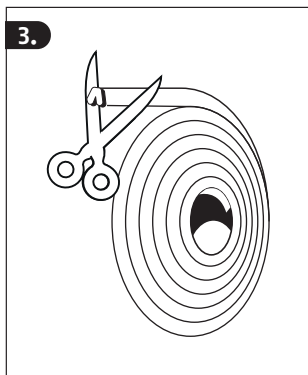

(FR)

ATTENTION:
Veuillez lire cette notice attentivement avant le montage et la mise en service. Conservez cette notice tant que vous utilisez l'article. Tous les utilisateurs doivent en prendre connaissance.

Utilisation exclusivement réservée aux adultes !

ATTENTION !

Instructions de montage / utilisation

ABUS décline toute responsabilité pour des vices et dommages résultant d'une utilisation incorrecte, de l'usure normale ou de la non-observation des présentes instructions.

Remarque: Également disponible comme protection de coins garde JC3500!

©ABUS
August Bremicker Söhne KG
Altenhofer Weg 25
D 58300 Wetter
Tel.: +49 23 35 63 40
www.abus.com
info@abus.de

Nous nous réservons le droit de toutes modifications techniques. Nous n'assumons aucune responsabilité pour des erreurs ou défauts d'impression éventuels.
©ABUS | D 58292 Wetter | Germany

(IT)

ATTENZIONE:
Si raccomanda di leggere con attenzione le istruzioni prima di eseguire il montaggio e la messa in servizio. Conservare le istruzioni per tutto il tempo in cui il prodotto sarà utilizzato e istruire ogni utente sulle modalità di funzionamento.

Per uso solo da persone adulte!

ATTENZIONE!

Note per l'installazione / uso

ABUS non è responsabile per difetti o danni causati da un utilizzo non appropriato, dal normale logoramento o dalle mancate osservanza delle presenti istruzioni.

Nota: Disponibile anche come protezione dei bordi JC3500!

©ABUS
August Bremicker Söhne KG
Altenhofer Weg 25
D 58300 Wetter
Tel.: +49 23 35 63 40
www.abus.com
info@abus.de

Si si riservano modifiche tecniche. Per errori e refusi di stampa non ci si assume alcuna responsabilità. ©ABUS | D 58292 Wetter | Germany