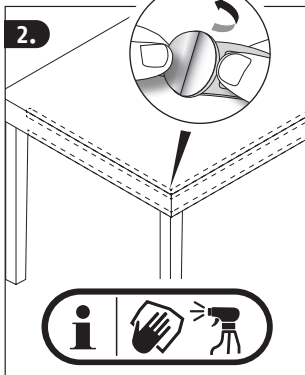

(FR)

ATTENTION:
Veuillez lire cette notice attentivement avant le montage et la mise en service. Conservez cette notice tant que vous utilisez l'article. Tous les utilisateurs doivent en prendre connaissance.

Utilisation exclusivement réservée aux adultes !

ATTENTION !

Instructions de montage / utilisation

ABUS décline toute responsabilité pour des vices et dommages résultant d'une utilisation incorrecte, de l'usure normale ou de la non-observation des présentes instructions.

Remarque: Également disponible comme protection de coins garde JC3500!

©ABUS
August Bremicker Söhne KG
Altenhofer Weg 25
D 58300 Wetter
Tel.: +49 23 35 63 40
www.abus.com
info@abus.de

Nous nous réservons le droit de toutes modifications techniques. Nous n'assumons aucune responsabilité pour des erreurs ou défauts d'impression éventuels.
©ABUS | D 58292 Wetter | Germany

(IT)

ATTENZIONE:
Si raccomanda di leggere con attenzione le istruzioni prima di eseguire il montaggio e la messa in servizio. Conservare le istruzioni per tutto il tempo in cui il prodotto sarà utilizzato e istruire ogni utente sulle modalità di funzionamento.

Per uso solo da persone adulte!

ATTENZIONE!

Note per l'installazione / uso

ABUS non è responsabile per difetti o danni causati da un utilizzo non appropriato, dal normale logoramento o dalle mancate osservanza delle presenti istruzioni.

Nota: Disponibile anche come protezione dei bordi JC3500!

©ABUS
August Bremicker Söhne KG
Altenhofer Weg 25
D 58300 Wetter
Tel.: +49 23 35 63 40
www.abus.com
info@abus.de

Si si riservano modifiche tecniche. Per errori e refusi di stampa non ci si assume alcuna responsabilità. ©ABUS | D 58292 Wetter | Germany