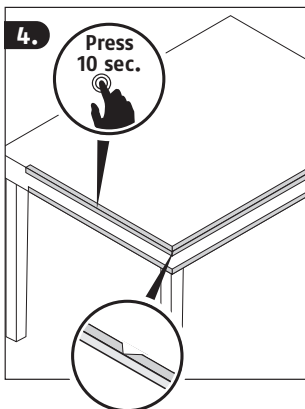

(FR)

ATTENTION:
Veuillez lire cette notice attentivement avant le montage et la mise en service. Conservez cette notice tant que vous utilisez l'article. Tous les utilisateurs doivent en prendre connaissance.

Utilisation exclusivement réservée aux adultes !

ATTENTION !

Instructions de montage / utilisation

ABUS décline toute responsabilité pour des vices et dommages résultant d'une utilisation incorrecte, de l'usure normale ou de la non-observation des présentes instructions.

Remarque: Également disponible comme protection de coins garde JC3500!

©ABUS
August Bremicker Söhne KG
Altenhofer Weg 25
D 58300 Wetter
Tel.: +49 23 35 63 40
www.abus.com
info@abus.de

Nous nous réservons le droit de toutes modifications techniques. Nous n'assumons aucune responsabilité pour des erreurs ou défauts d'impression éventuels.
©ABUS | D 58292 Wetter | Germany

(IT)

ATTENZIONE:
Si raccomanda di leggere con attenzione le istruzioni prima di eseguire il montaggio e la messa in servizio. Conservare le istruzioni per tutto il tempo in cui il prodotto sarà utilizzato e istruire ogni utente sulle modalità di funzionamento.

Per uso solo da persone adulte!

ATTENZIONE!

Note per l'installazione / uso

ABUS non è responsabile per difetti o danni causati da un utilizzo non appropriato, dal normale logoramento o dalle mancate osservanza delle presenti istruzioni.

Nota: Disponibile anche come protezione dei bordi JC3500!

©ABUS
August Bremicker Söhne KG
Altenhofer Weg 25
D 58300 Wetter
Tel.: +49 23 35 63 40
www.abus.com
info@abus.de

Si si riservano modifiche tecniche. Per errori e refusi di stampa non ci si assume alcuna responsabilità. ©ABUS | D 58292 Wetter | Germany