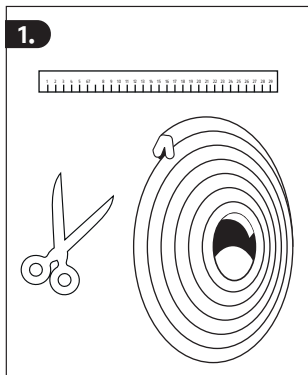

(FR)

ATTENTION:
Veuillez lire cette notice attentivement avant le montage et la mise en service. Conservez cette notice tant que vous utilisez l'article. Tous les utilisateurs doivent en prendre connaissance.

Utilisation exclusivement réservée aux adultes !

ATTENTION !

Instructions de montage / utilisation

ABUS décline toute responsabilité pour des vices et dommages résultant d'une utilisation incorrecte, de l'usure normale ou de la non-observation des présentes instructions.

Remarque: Également disponible comme protection de coins garde JC3500!

©ABUS
August Bremicker Söhne KG
Altenhofer Weg 25
D 58300 Wetter
Tel.: +49 23 35 63 40
www.abus.com
info@abus.de

Nous nous réservons le droit de toutes modifications techniques. Nous n'assumons aucune responsabilité pour des erreurs ou défauts d'impression éventuels.
©ABUS | D 58292 Wetter | Germany

(IT)

ATTENZIONE:
Si raccomanda di leggere con attenzione le istruzioni prima di eseguire il montaggio e la messa in servizio. Conservare le istruzioni per tutto il tempo in cui il prodotto sarà utilizzato e istruire ogni utente sulle modalità di funzionamento.

Per uso solo da persone adulte!

ATTENZIONE!

Note per l'installazione / uso

ABUS non è responsabile per difetti o danni causati da un utilizzo non appropriato, dal normale logoramento o dalle mancate osservanza delle presenti istruzioni.

Nota: Disponibile anche come protezione dei bordi JC3500!

©ABUS
August Bremicker Söhne KG
Altenhofer Weg 25
D 58300 Wetter
Tel.: +49 23 35 63 40
www.abus.com
info@abus.de

Si si riservano modifiche tecniche. Per errori e refusi di stampa non ci si assume alcuna responsabilità. ©ABUS | D 58292 Wetter | Germany