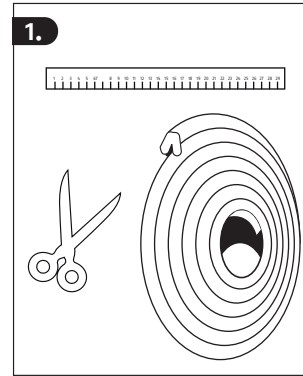

©ABUS  
August Bremicker Söhne KG  
Altenhofer Weg 25  
D 58300 Wetter  
Tel.: +49 23 35 63 40  
www.abus.com  
info@abus.de

**VORSICHT!**

Hinweise zur Montage/Bedienung.

GB

**CAUTION:**

Please read this guide carefully before installation and use. Keep these instructions for as long as you are using the item and provide all users with instruction on how to use it.